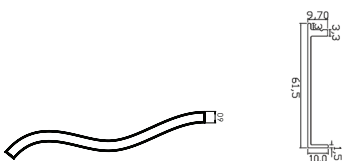

CURVE SOFT

Direct | Recessed

CURVE SOFT is customised sleek curved linear Luminaire with Extruded aluminium housing and with premium powder coating finish.

Powered by high quality LED's with a binning tolerance of ≤ 3 SDCM and CRI ≥ 90 . The luminaire maintains atleast 70% of its luminous flux after 50,000 operating hours, guaranteeing long term reliability. High efficiency PMMA/ Micro Prismatic diffuser provides uniform illumination

Available as per customised length, 60mm width and 61.5mm height, this fixture is crafted for direct light distribution making it ideal for professional applications.

Customisations in RAL finish, Wattages, Length, Shape, patterns available as per request to enhance installation and functionality.

Single Line Diagram

Recessed

Profile Code
SY- 04

CURVE SOFT

Quick Info

Mounting Type

Recessed

Material Colour

Wattage -25W

Opt Wattage Available- 15W/4ft, 20W/4ft

Input Voltage- 220-240 VAC

Physical Dimensions

Length- 1200mm

Height- 61.5mm

Width- 60mm