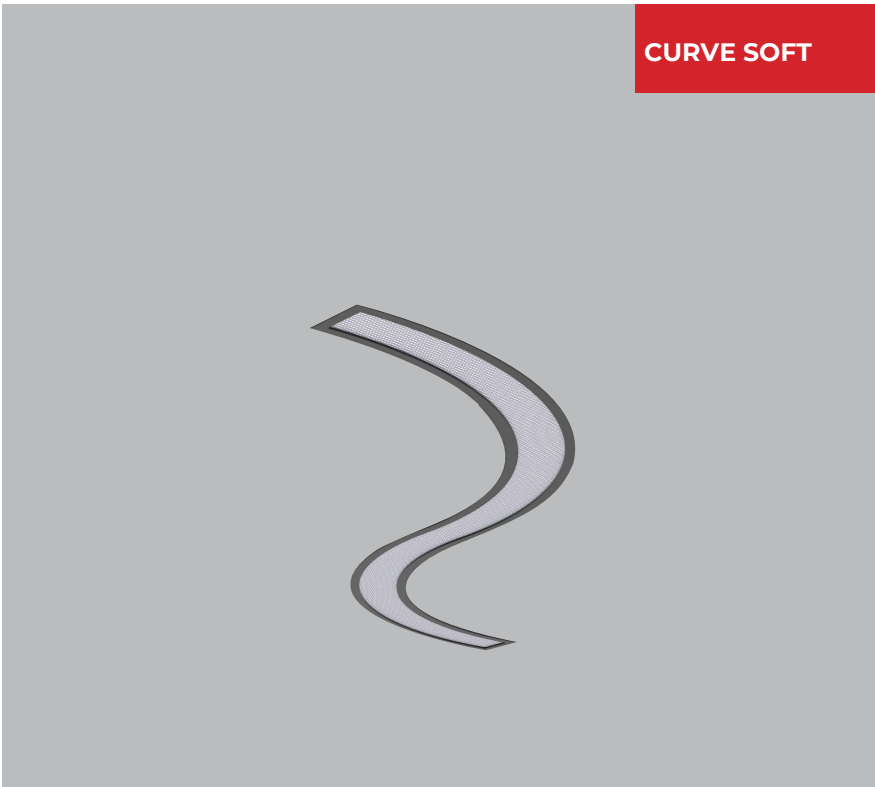

CURVE SOFT

Direct | Recessed

CURVE SOFT is customised sleek curved linear Luminaire with Extruded aluminium housing and with premium powder coating finish.

Powered by high quality LED's with a binning tolerance of ≤ 3 SDCM and CRI ≥ 90 . The luminaire maintains atleast 70% of its luminous flux after 50,000 operating hours, guaranteeing long term reliability. High efficiency PMMA/ Micro Prismatic diffuser provides uniform illumination

Available as per customised length, 60mm width and 61.5mm height, this fixture is crafted for direct light distribution making it ideal for professional applications.

Customisations in RAL finish, Wattages, Length, Shape, patterns available as per request to enhance installation and functionality.

Single Line Diagram

Recessed

Profile Code
SY- 04

CURVE SOFT

Quick Info

Mounting Type

Recessed

Material Colour